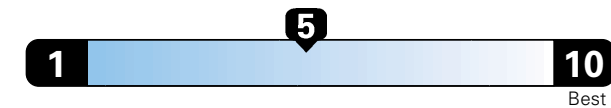

This vehicle emits 347 grams CO2 per mile. The best emits 0 grams per mile (tailpipe only). Producing and distributing fuel also creates emissions; learn more at fuelconomy.gov.

Smog Rating (tailpipe only)